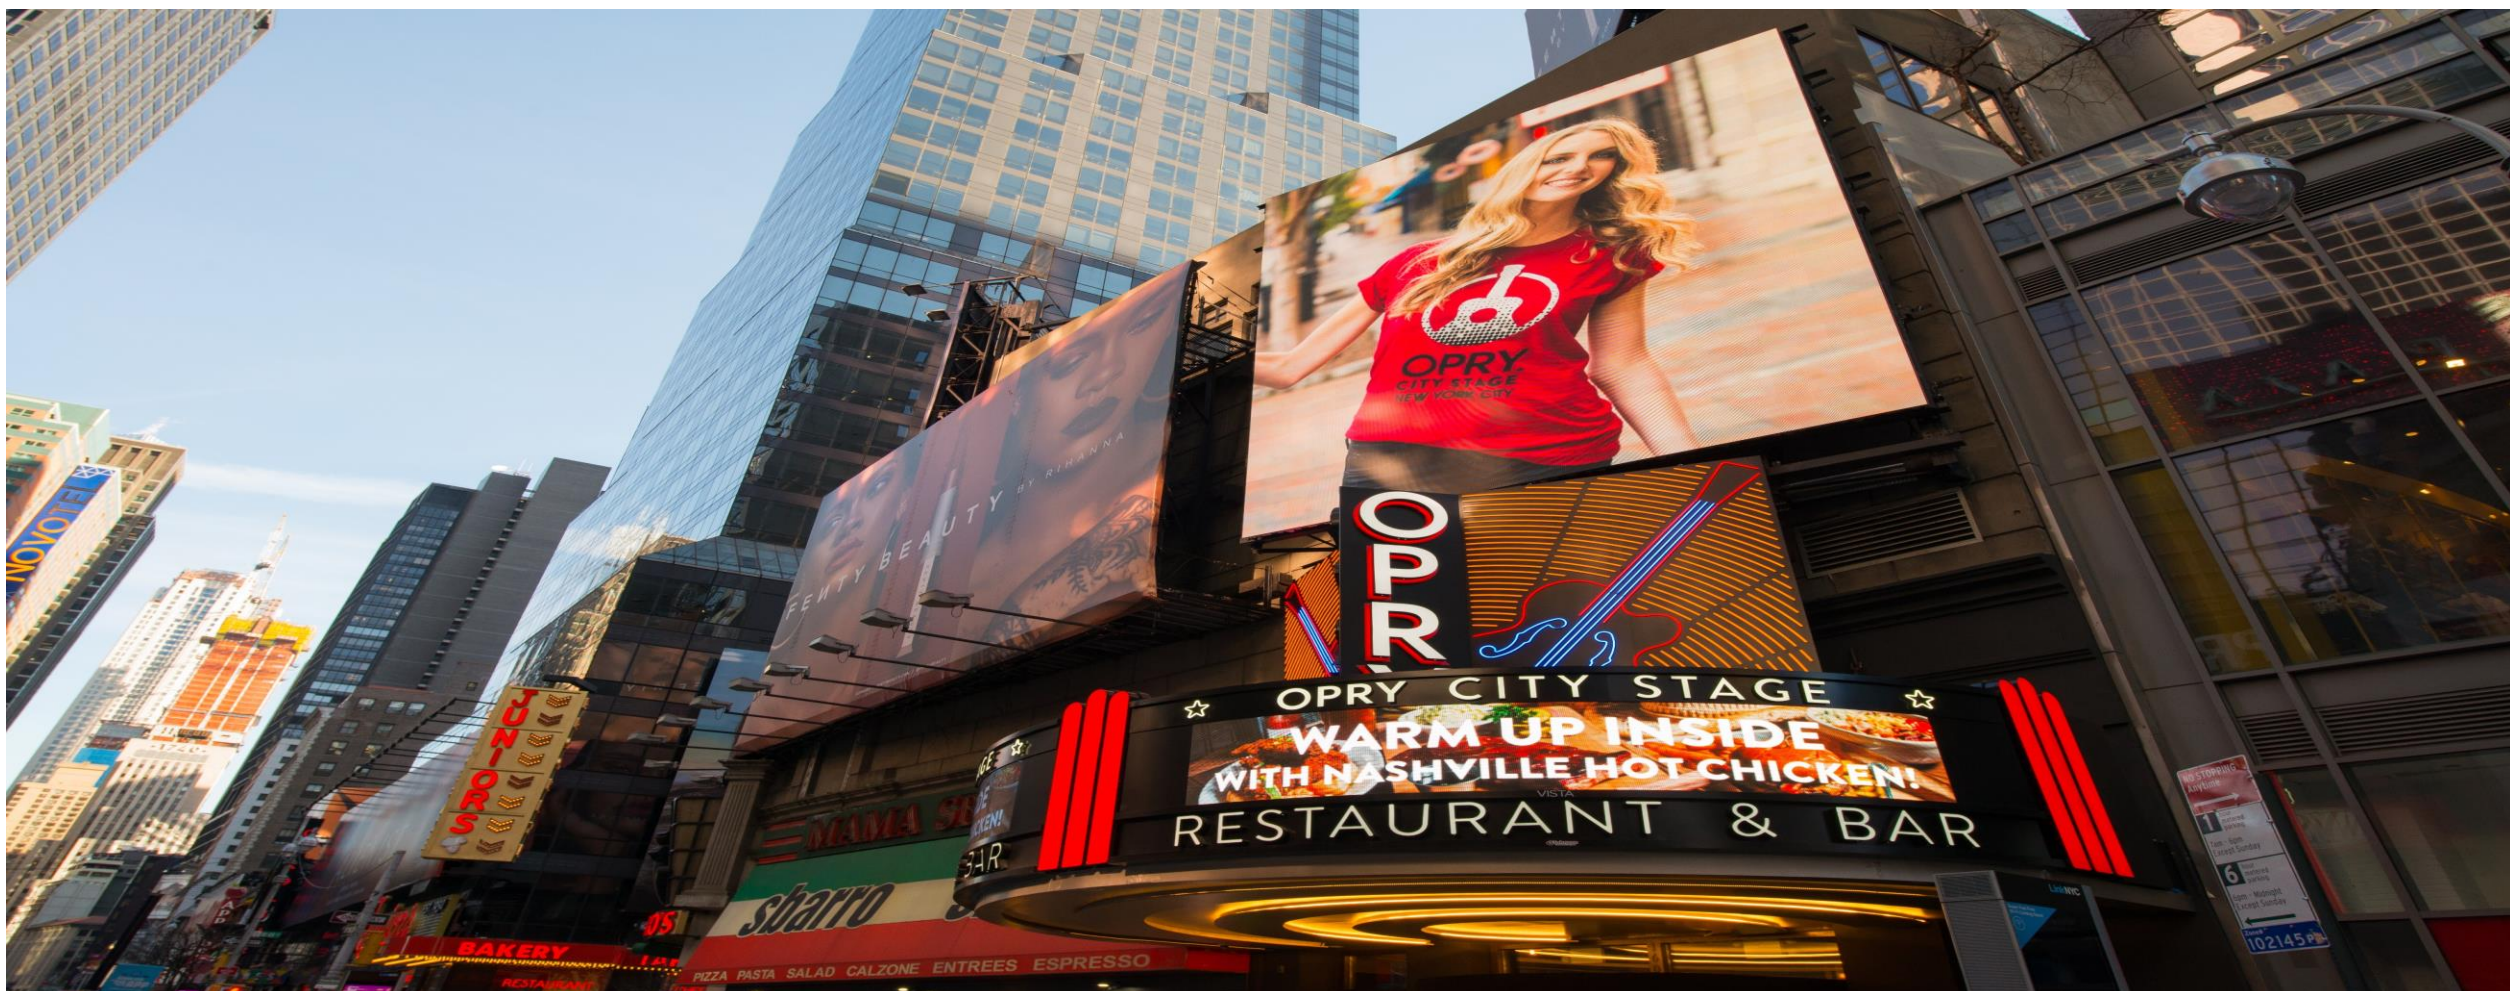

Full Motion Digital Site Opry 1-A

ALL VISUAL
PRODUCTIONS

Media Type
Digital Bulletin

Location

Broadway and 48th street
Facing Southwest
Left hand read

Geopath ID

30836472

Adults 18+ Impressions:

26,981/ min weekly

Physical Specs

33'3"x24'9"

Features

Full Motion or Static
Targeted
Efficient

Latitude

40.760452

Longitude

-73.984444

Minutes/hour	1
Spots/day	24
Spots/ week	168

Ad Copy Length

30 and 60 second
Longer lengths accepted
in full minute increments

Full Motion Digital strategically located on Opry City Stage, the most exciting new venue in New York City.

Opry City Stage

- Grand Ole Opry City Stage venue in NY City in the heart of Theatre District.
- Estimated 550,000 music fans will visit each year.
- Live music on stage or streaming from Grand Ole Opry 365 days a year.
- 2 story restaurant and bar with live stage. 4th floor 400-person show venue.
- Great press from NY Post, Rolling Stone, and CMT among others.